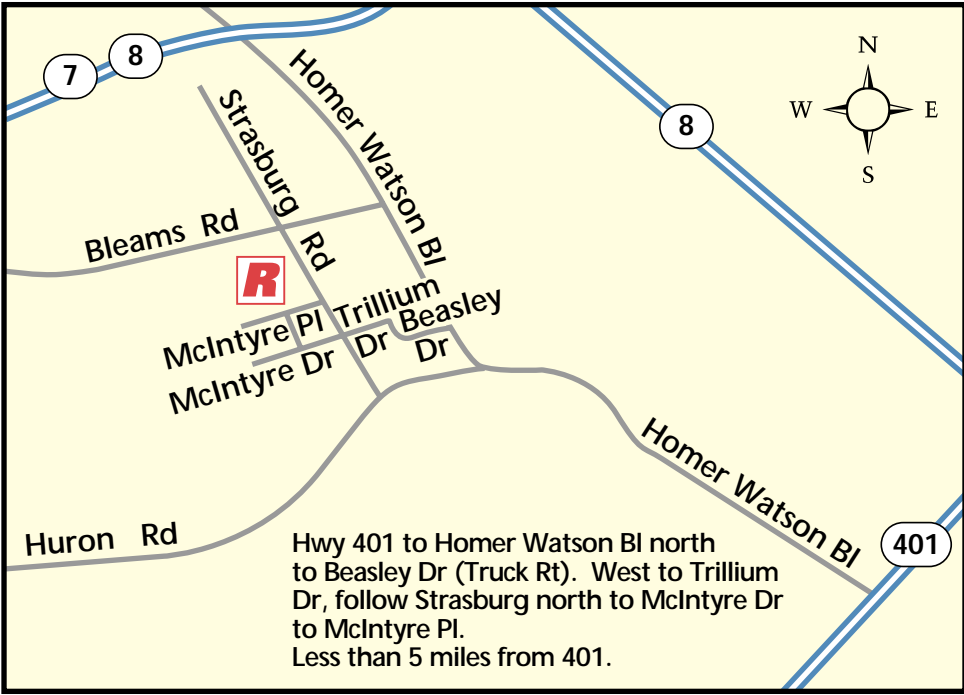

# KITCHENER

**R**

Hwy 401 to Homer Watson Bl north  
to Beasley Dr (Truck Rt). West to Trillium  
Dr, follow Strasburg north to McIntyre Dr  
to McIntyre Pl.  
Less than 5 miles from 401.