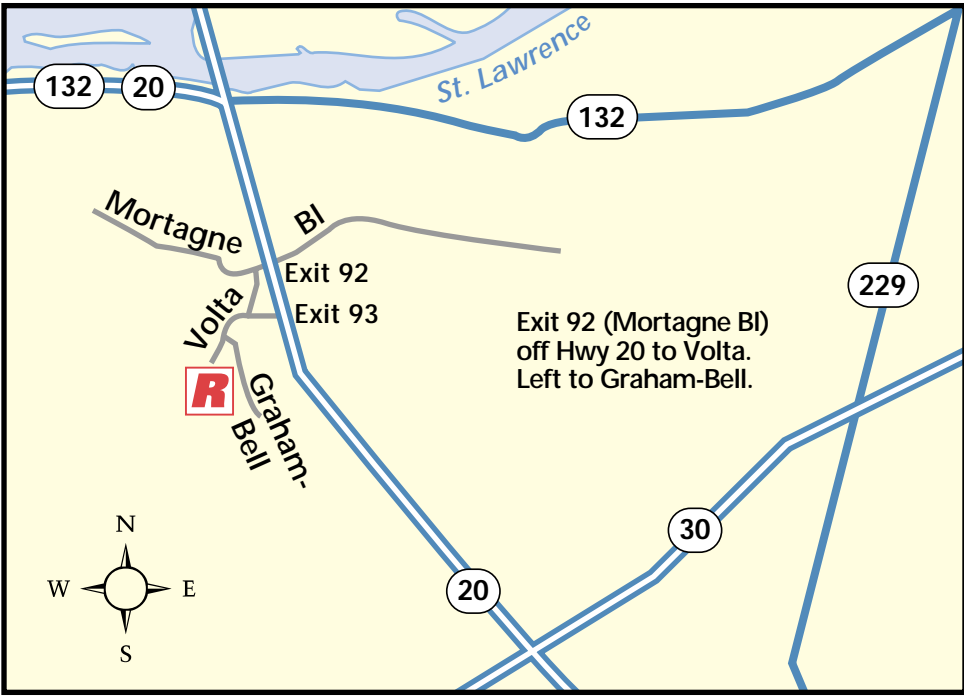

MONTREAL - SOUTH SHORE (BOUCHERVILLE)

St. Lawrence

132 20

132

229

30

20

Mortagne BI

Exit 92

Volta Exit 93

R

Graham-Bell

Exit 92 (Mortagne BI)
off Hwy 20 to Volta.
Left to Graham-Bell.